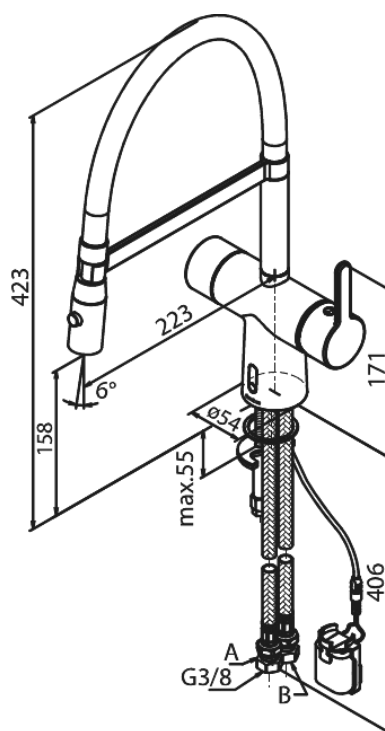

Product features

FM Mattsson Mora Group Denmark
Hvidkærvej 48, 5250 Odense SV, DK-56416218

+45 88 33 00 34 damixa-international@fmm-mora.com

Mere information på damixa.com

damixa